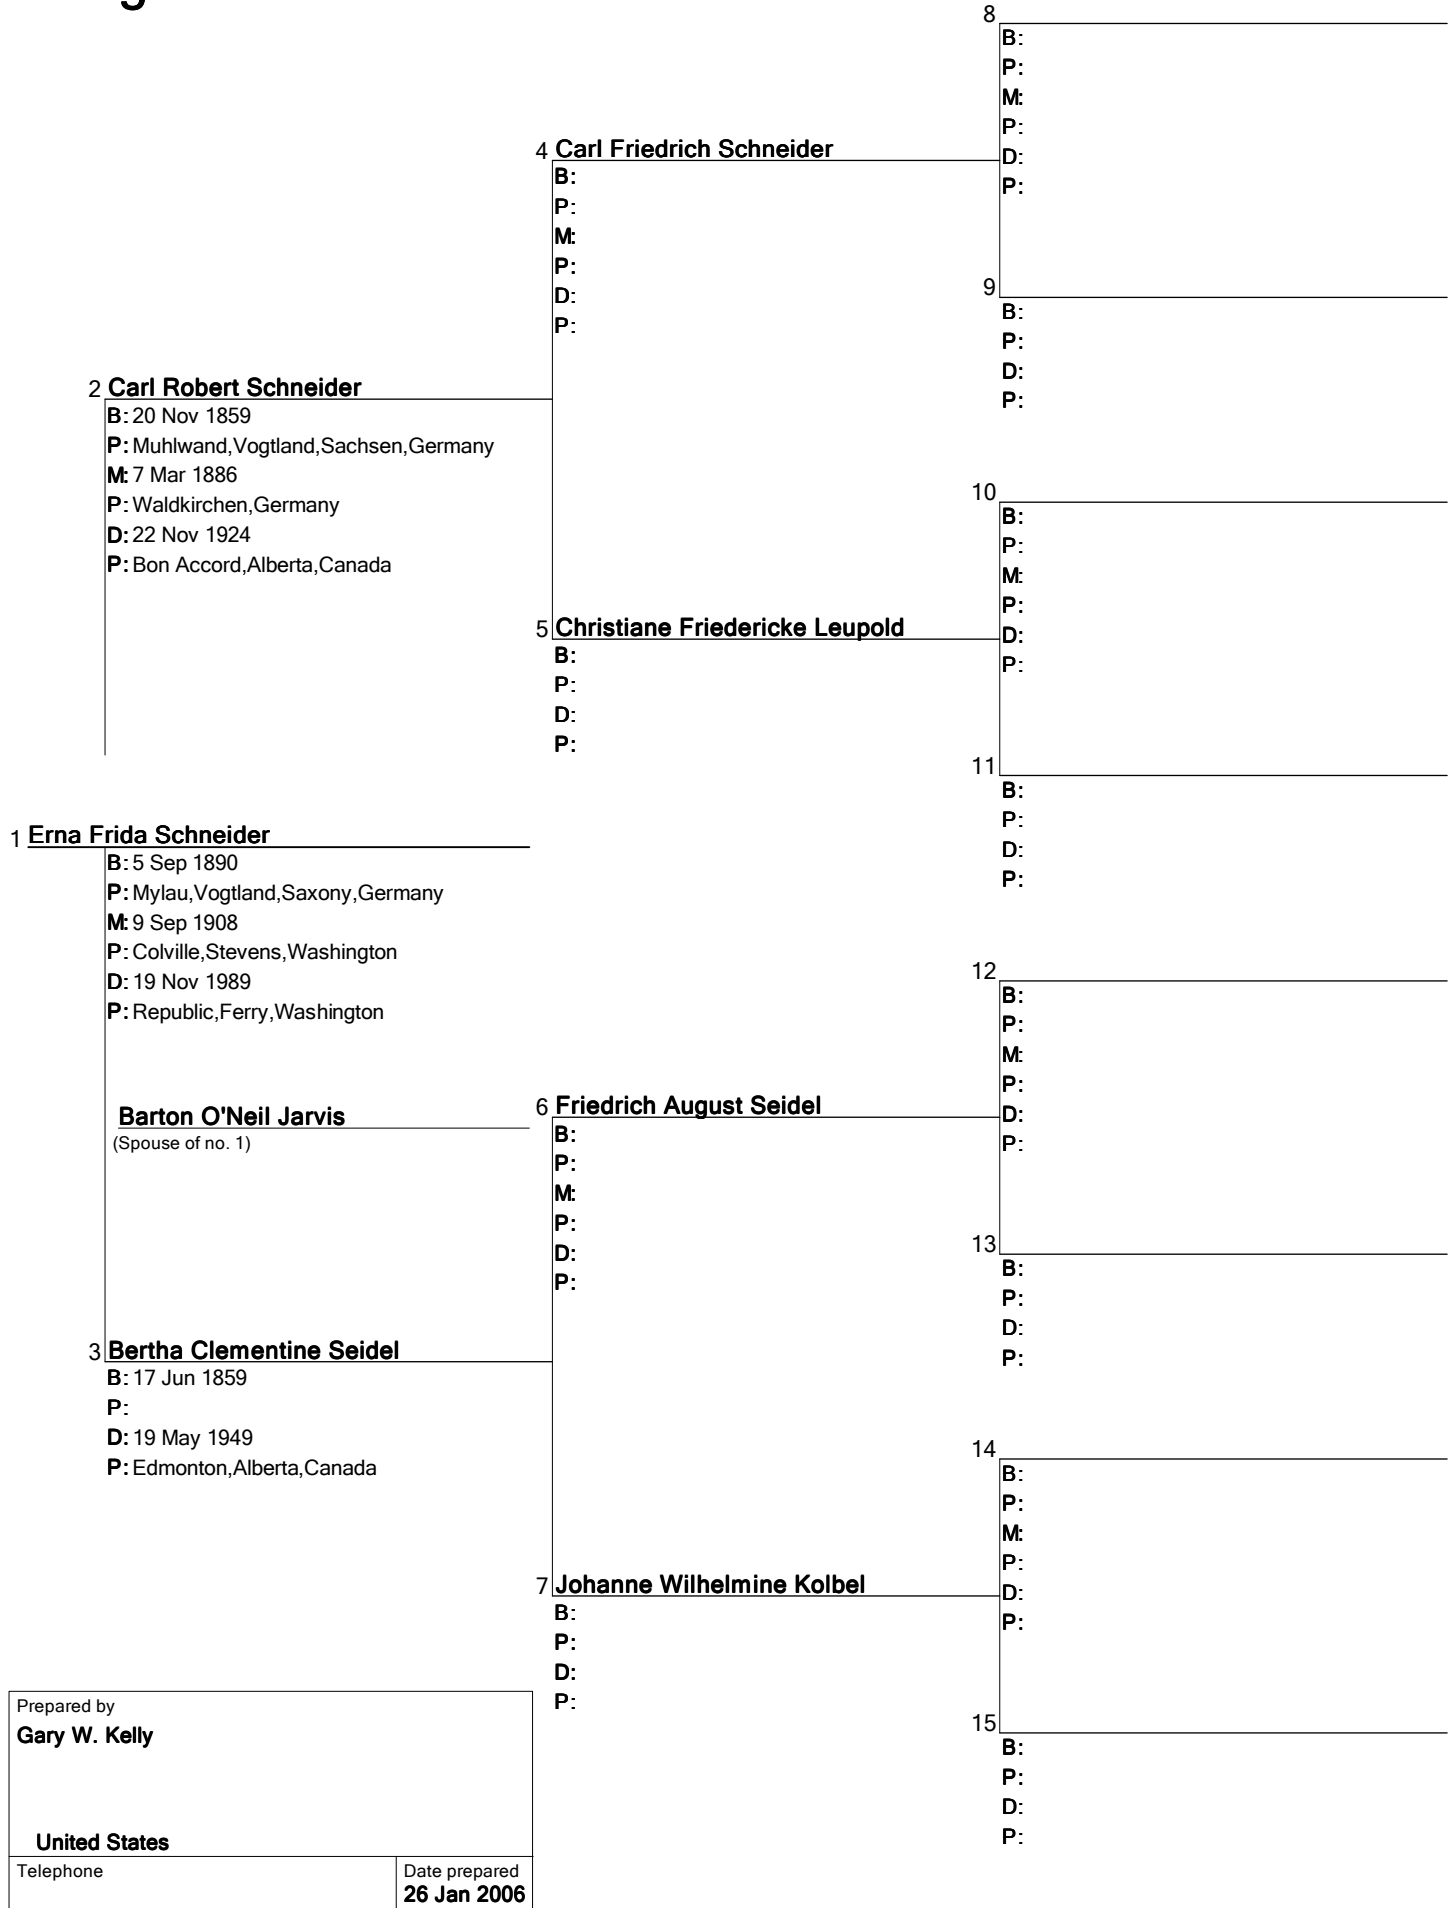

Pedigree Chart

Prepared by Gary W. Kelly	
United States	
Telephone	Date prepared 26 Jan 2006

Pedigree Chart

Alphabetical Index

Name	Born /Chr	Died /Bur	Found on	
			Chart	Position
Jarvis, Barton O'Neil	4 Jul 1888	9 Sep 1970	1	Spouse
Kolbel, Johanne Wilhelmine			1	7
Leupold, Christiane Friedericke			1	5
Schneider, Carl Friedrich			1	4
Schneider, Carl Robert	20 Nov 1859	22 Nov 1924	1	2
Schneider, Erna Frida	5 Sep 1890	19 Nov 1989	1	1
Seidel, Bertha Clementine	17 Jun 1859	19 May 1949	1	3
Seidel, Friedrich August			1	6