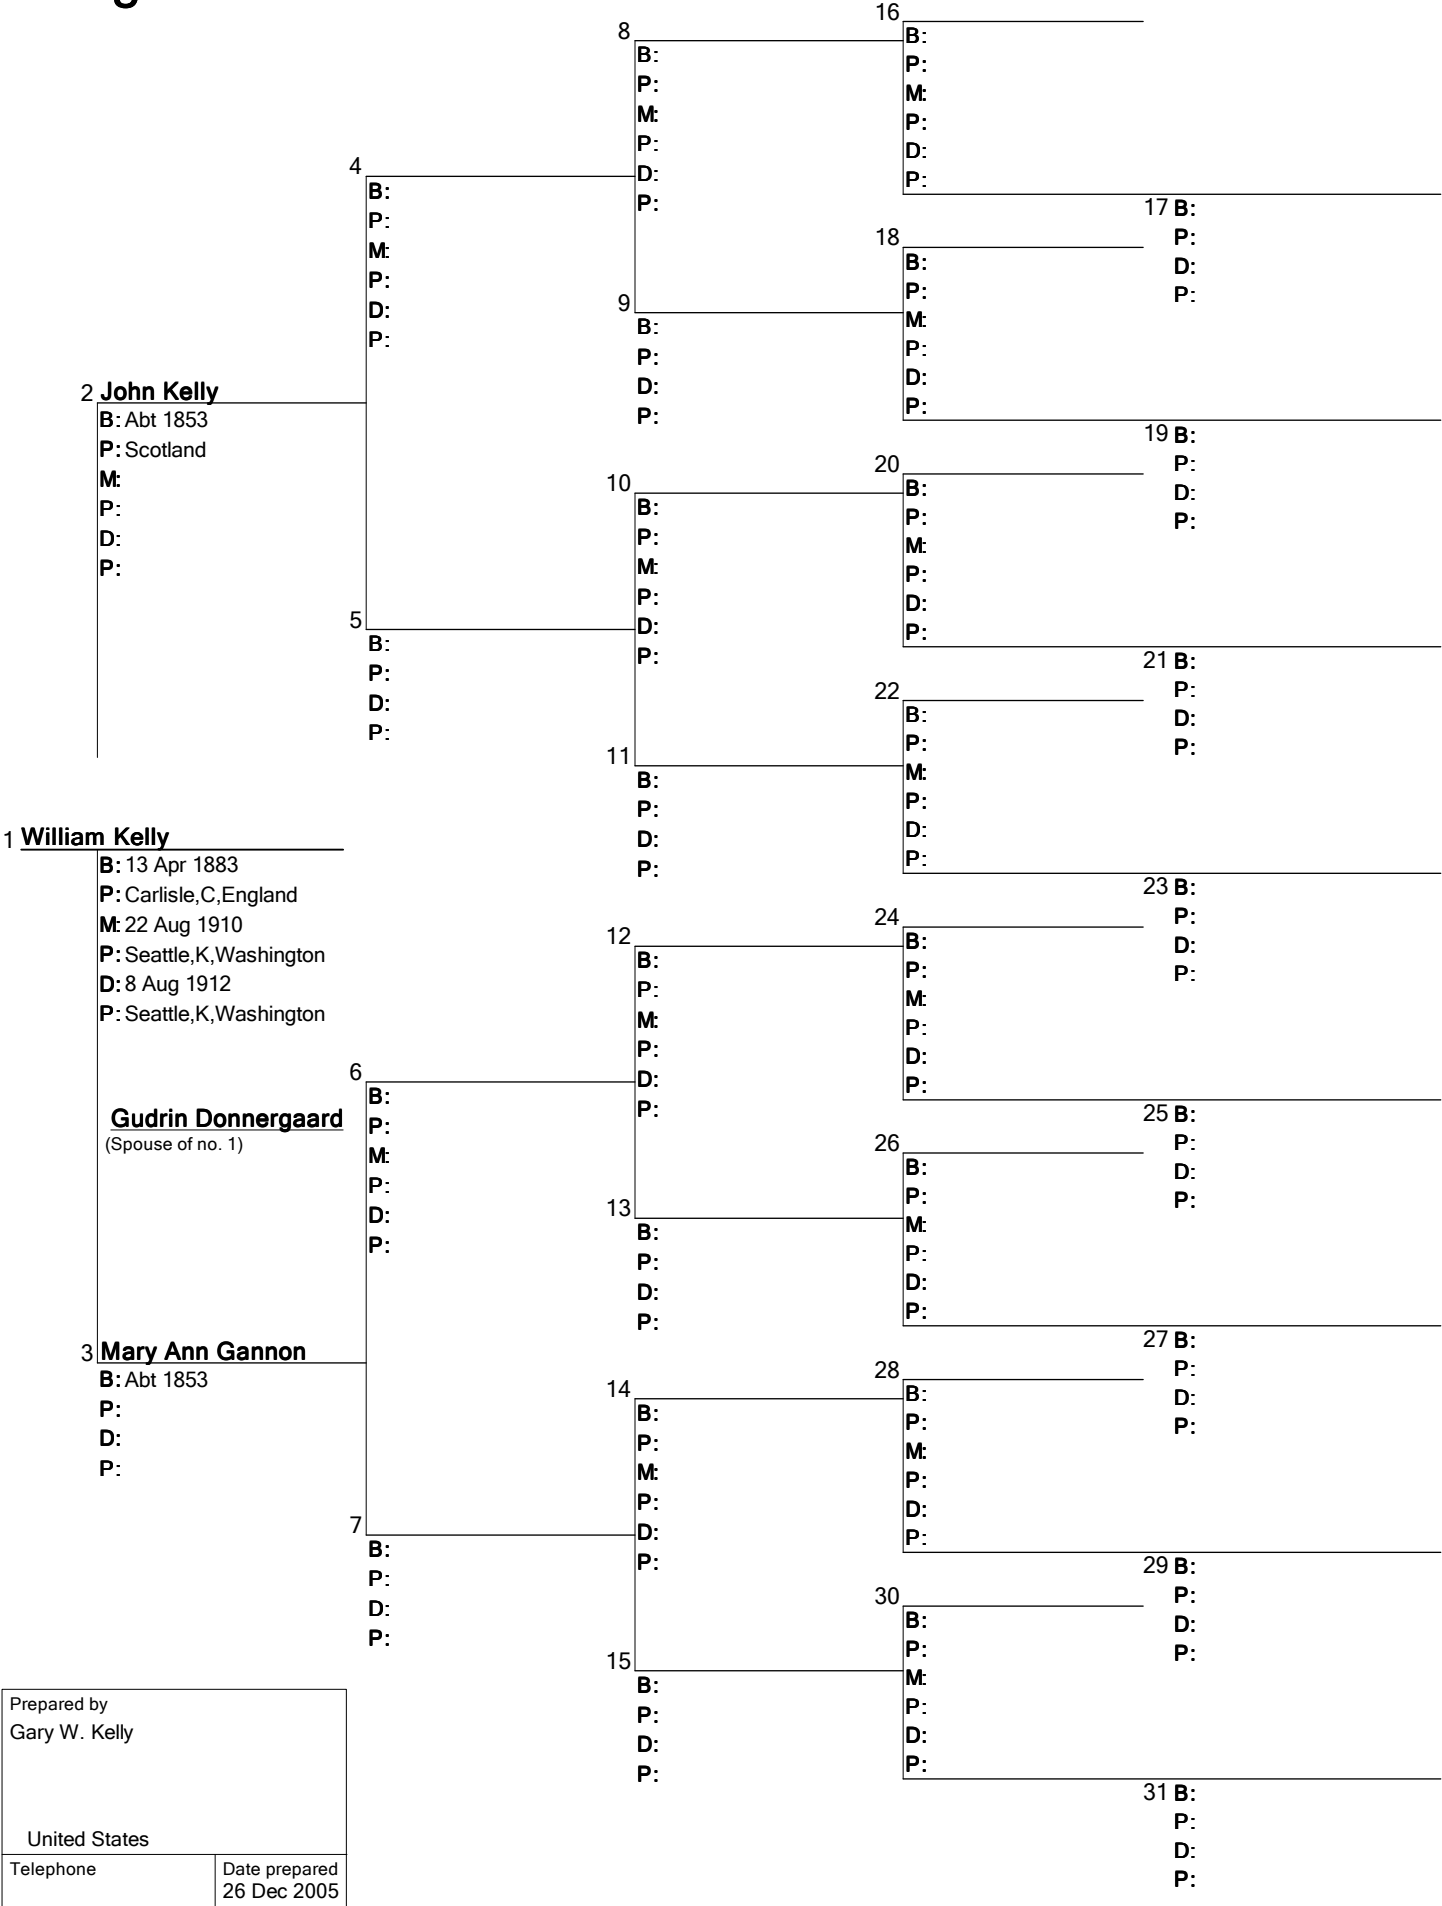

Pedigree Chart

Prepared by Gary W. Kelly	
United States	
Telephone	Date prepared 26 Dec 2005

Pedigree Chart

Alphabetical Index

Name	Born /Chr	Died /Bur	Found on Chart	Position
Donnergaard, Gudrin	28 Nov 1886	2 Dec 1957	1	Spouse
Gannon, Mary Ann	Abt 1853		1	3
Kelly, John	Abt 1853		1	2
Kelly, William	13 Apr 1883	8 Aug 1912	1	1